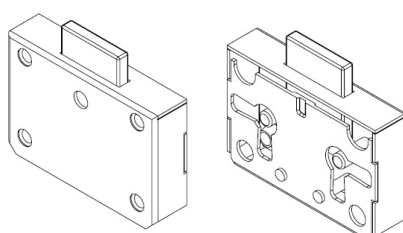

PRODUCT SHEET

Description:

Box Lock 2110 Nickel Pl, 15mm Backset (48x33mm), Without Key

Item number:

14.06.212-0

Units	Box	Carton	HS Code	Barcode
Pcs.	200	400	8301300000	 5704866485159

SISO A/S

Mileparken 11
DK-2740 Skovlunde
Denmark
VAT: DK 24786013