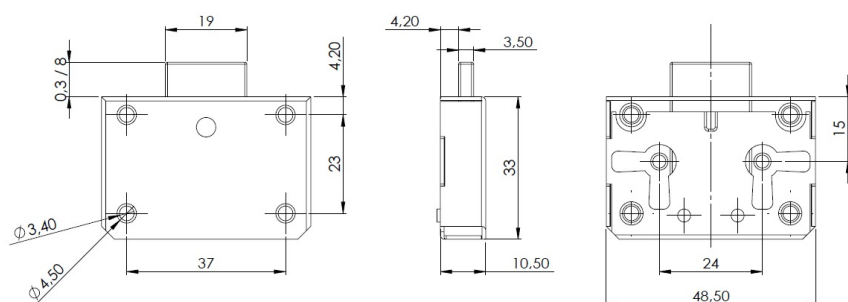

PRODUCT SHEET

Description:

Box Lock 2110 Nickel Pl, 15mm Backset (48x33mm), Without Key

Item number:

14.06.212-0

Units	Box	Carton	HS Code	Barcode
Pcs.	200	400	8301300000	 5704866485159

SISO A/S

Mileparken 11
DK-2740 Skovlunde
Denmark
VAT: DK 24786013